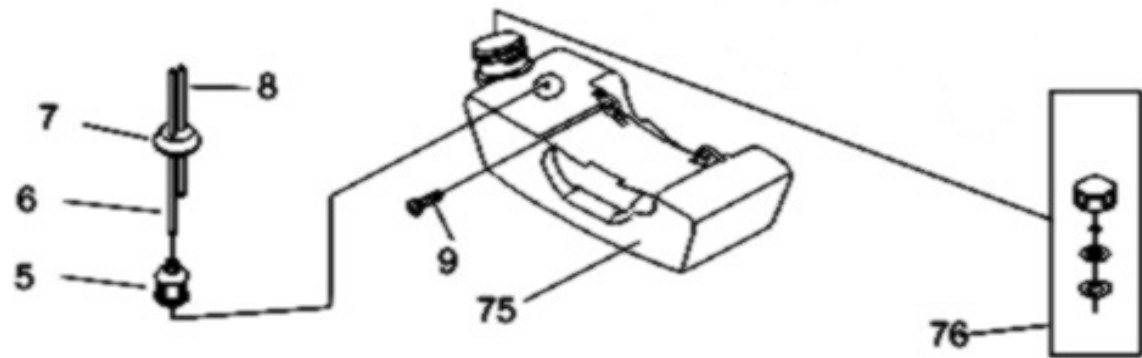

GRUPO 06 - TANQUE

Ordem	Cod Toyama	Descrição		Qtde
3		FILTRO DE COMBUSTÍVEL	RT26 - RT33 - RT43	1
5		MANGUEIRA	RT26 - RT33 - RT43	1
7		PLUG DE BORRACHA	RT26 - RT33 - RT43	1
6		MANGUEIRA	RT26 - RT33 - RT43	1
3		TANQUE DE COMBUSTIVEL	RT43L / RT43L2 / RT43C	1
4		TAMPA DO TANQUE COMPLETA	RT43L / RT43L2 / RT43C	1

GRUPO 07 - CARBURADOR E FILTRO